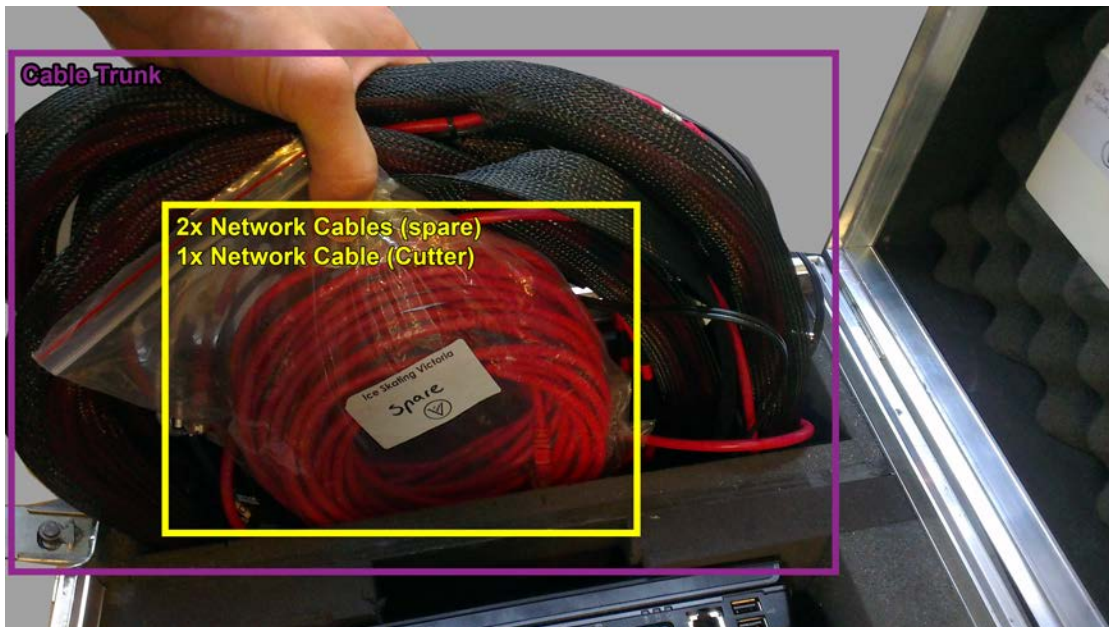

## ISV Computer System Packing Instructions

Transit Case: *Base*

Transit Case: *Side Pocket*

Transit Case: *Lid*

Transit Case: *Insert Tray*

\*\*All extension cords, power boards and additional power cables are kept in the *Power Bag*. ISV 4 (ISUCalcFS) is stored in its labeled laptop bag. ISV 9 (Judge 5/SkateScore) can be stored in either the transit case or its laptop bag.