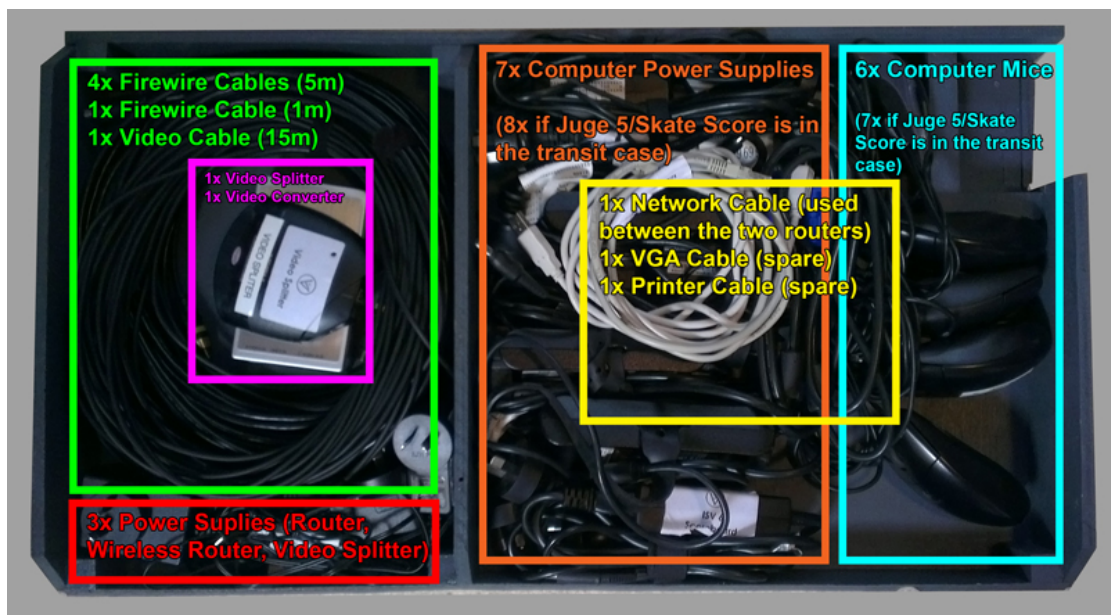

## ISV Computer System Packing Instructions

Transit Case: *Base*

Transit Case: *Side Pocket*

Transit Case: *Lid*

Transit Case: *Insert Tray*

\*\*All extension cords, power boards and additional power cables are kept in the *Power Bag*. ISV 4 (ISUCalcFS) is stored in its labeled laptop bag. ISV 9 (Judge 5/SkateScore) can be stored in either the transit case or its laptop bag.